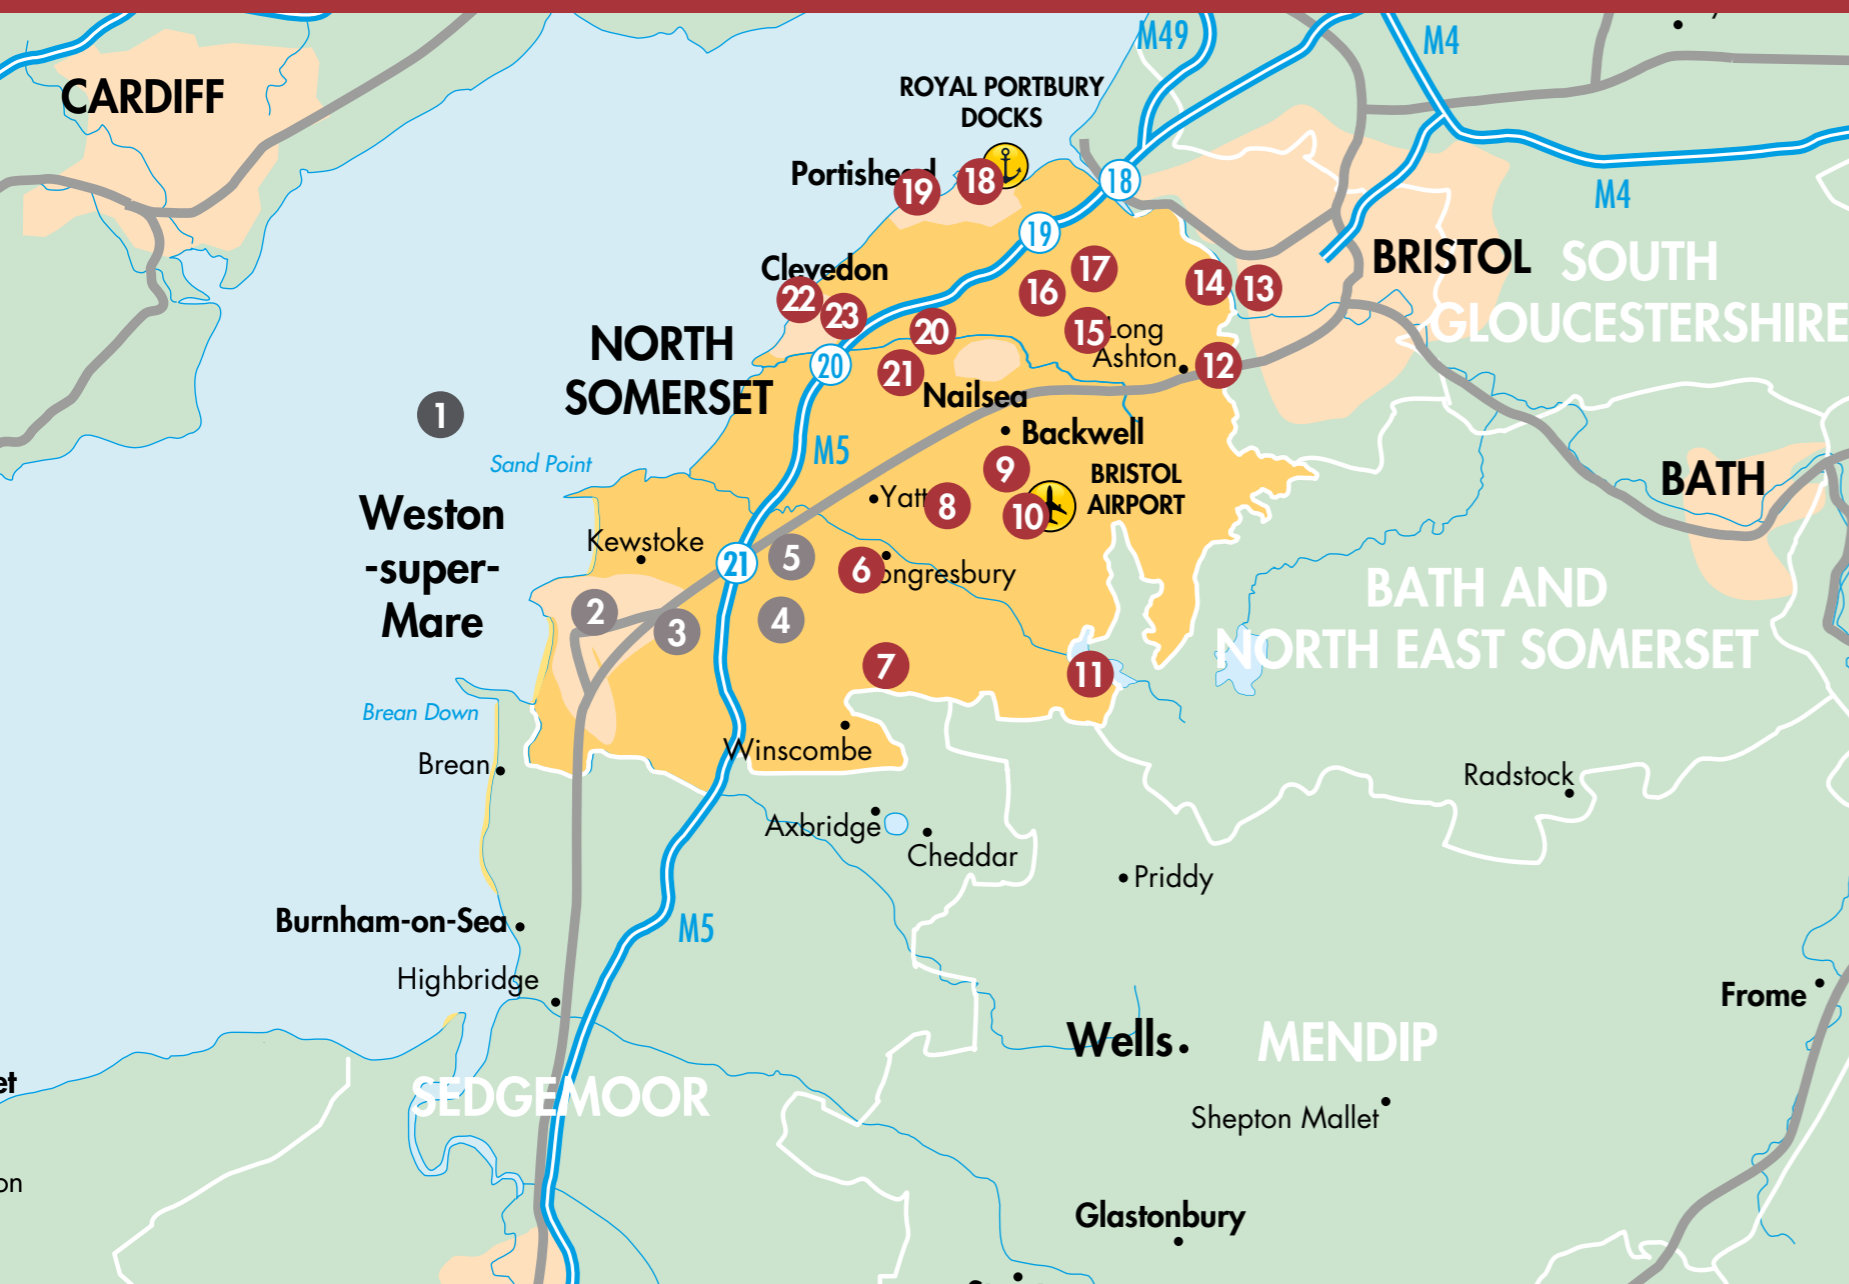

- 1 Off shore**
Westward Ho!
www.mwmarine.org
Steep Holm
www.steeptholm.org.uk
- 2 Weston-super-Mare**
Blakehay Theatre
www.blakehaytheatre.co.uk
Grand Pier
www.grandpier.co.uk
SeaQuarium
www.seaquarium.co.uk
Pirate Adventureland
www.pirateadventureland.com
Playhouse Theatre
www.theplayhouse.co.uk
Tropicana
www.tropicana-weston.co.uk
Weston Water Adventure
Play Park
www.wsm-tc.gov.uk/parks
Weston-super-Mare
Museum
www.westonmuseum.org/
- 3 Helicopter Museum**
www.helicoptermuseum.co.uk
- 4 Court Farm Country Park**
www.courtfarmcountrypark.co.uk
- 5 Puxton Park**
www.puxton.co.uk
- 6 Strawberry Line**
www.strawberrylinecafe.co.uk
www.strawberryline.org.uk
- 7 Mendip Snowsports
Centre**
www.mendipsnowsport.co.uk
- 8 North Somerset
Butterfly House**
www.nsbutterflyhouse.com
- 9 Goblin Combe**
www.goblincombe.org.uk
- 10 Barley Wood
Walled Garden**
www.walledgarden.co.uk
- 11 Burrington Combe**
[www.walkscene.co.uk/
description_13](http://www.walkscene.co.uk/description_13)
- 12 Ashton Court**
www.bristol.gov.uk/ashtoncourtestate
- 13 Clifton Suspension Bridge
Visitor Centre**
www.cliftonbridge.org.uk
- 14 Leigh Woods**
goo.gl/g4OthT
- 15 Tyntesfield Estate (NT)**
www.nationaltrust.org.uk/tyntesfield
- 16 Noah's Ark Zoo Farm**
www.noahsarkzoo-farm.co.uk
- 17 Oakham Treasures**
www.oakhamtreasures.co.uk
- 18 Portishead Quays Marina
and Arts Trail**
www.publicartportishead.co.uk
www.quaymarinas.com
- 19 Portishead Open Air Pool**
www.portisheadopenairpool.org.uk
- 20 Clevedon Court (NT)**
www.nationaltrust.org.uk/clevedon-court
- 21 Clevedon Craft Centre**
www.clevedoncraftcentre.co.uk
- 22 Clevedon Pier**
www.clevedonpier.co.uk
- 23 Curzon Cinema and Arts**
www.curzon.org.uk

Get tourism updates
via social networking sites:

- /TimeOutInNorthSomerset
- /TimeoutNS